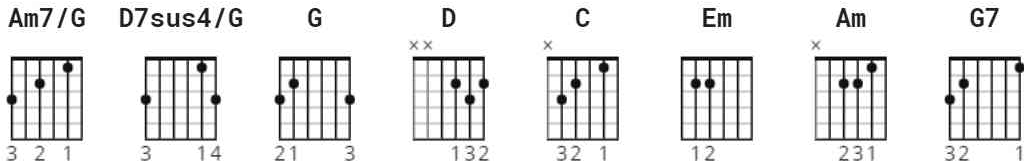

Take It Easy Chords by Eagles

Difficulty: intermediate

Tuning: E A D G B E

Key: G

CHORDS

STRUMMING

INTRO 139 bpm

VERSE / CHORUS 139 bpm

For the intro strumming pattern, begin with an upstroke off the beat (= the & of 4), then continue into the pattern, holding the last strum over the bar line as you go back to the beginning to repeat.

[Verse 2]

G
 Well, I'm a-standin' on a corner in Winslow, Arizona
 D C
 Such a fine sight to see
 G D
 It's a girl, my Lord, in a flat-bed Ford
 C G
 Slowin' down to take a look at me

[Chorus]

Em D C G
 Come on, ba-by, don't say maybe
 Am C Em
 I gotta know if your sweet love is gonna save me
 C G C G
 We may lose and we may win, though we may never be here again
 Am C G
 So open up, I'm climbin' in, so take it easy

[Solo]

G	G	G D	C
G	D	C	G
Em	D	C	G
Am	C	Em	Em D

[Verse 3]

G
 Well, I'm a-runnin' down the road tryin' to loosen my load
 D Am
 Got a world of trouble on my mind
 G D C G
 Lookin' for a lover who won't blow my cover, she's so hard to find