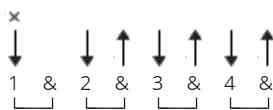

Take It Easy Chords by Eagles

Difficulty: intermediate

Tuning: E A D G B E

Key: G

CHORDS

STRUMMING

INTRO 139 bpm

VERSE / CHORUS 139 bpm

For the intro strumming pattern, begin with an upstroke off the beat (= the & of 4), then continue into the pattern, holding the last strum over the bar line as you go back to the beginning to repeat.

[Solo]

G	G	G D	C
G	D	C	G
Em	D	C	G
Am	C	Em	Em D

[Verse 3]

G
 Well, I'm a-runnin' down the road tryin' to loosen my load
 D Am
 Got a world of trouble on my mind
 G D C G
 Lookin' for a lover who won't blow my cover, she's so hard to find