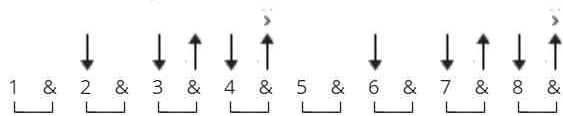

Take It Easy Chords by Eagles

Difficulty: intermediate

Tuning: E A D G B E

Key: G

CHORDS

STRUMMING

INTRO 139 bpm

VERSE / CHORUS 139 bpm

For the intro strumming pattern, begin with an upstroke off the beat (= the & of 4), then continue into the pattern, holding the last strum over the bar line as you go back to the beginning to repeat.

[Solo]

G	G	G D	C
G	D	C	G
Em	D	C	G
Am	C	Em	Em D

[Verse 3]

G
 Well, I'm a-runnin' down the road tryin' to loosen my load
 D Am
 Got a world of trouble on my mind
 G D C G
 Lookin' for a lover who won't blow my cover, she's so hard to find